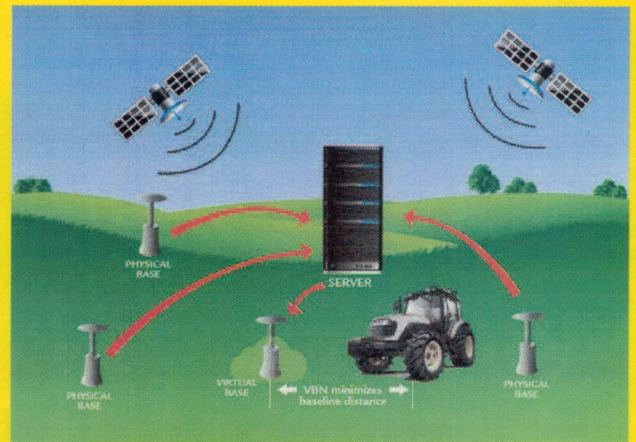

FARM BUILT. . . FARM TESTED. . . FARM READY FOR YOUR FIELDS!

The VBN uses all of the bases in our network combined with powerful server software to create a "virtual" base station in close proximity to where you are working, for extreme accuracy.

DigiFarm VBN ADVANTAGES

- Extreme Accuracy
- Short Baseline Distance
- No need to change radio ID's
- RTK signal available anywhere within the DigiFarm network
- No Line Shifts
- No need for a repeater